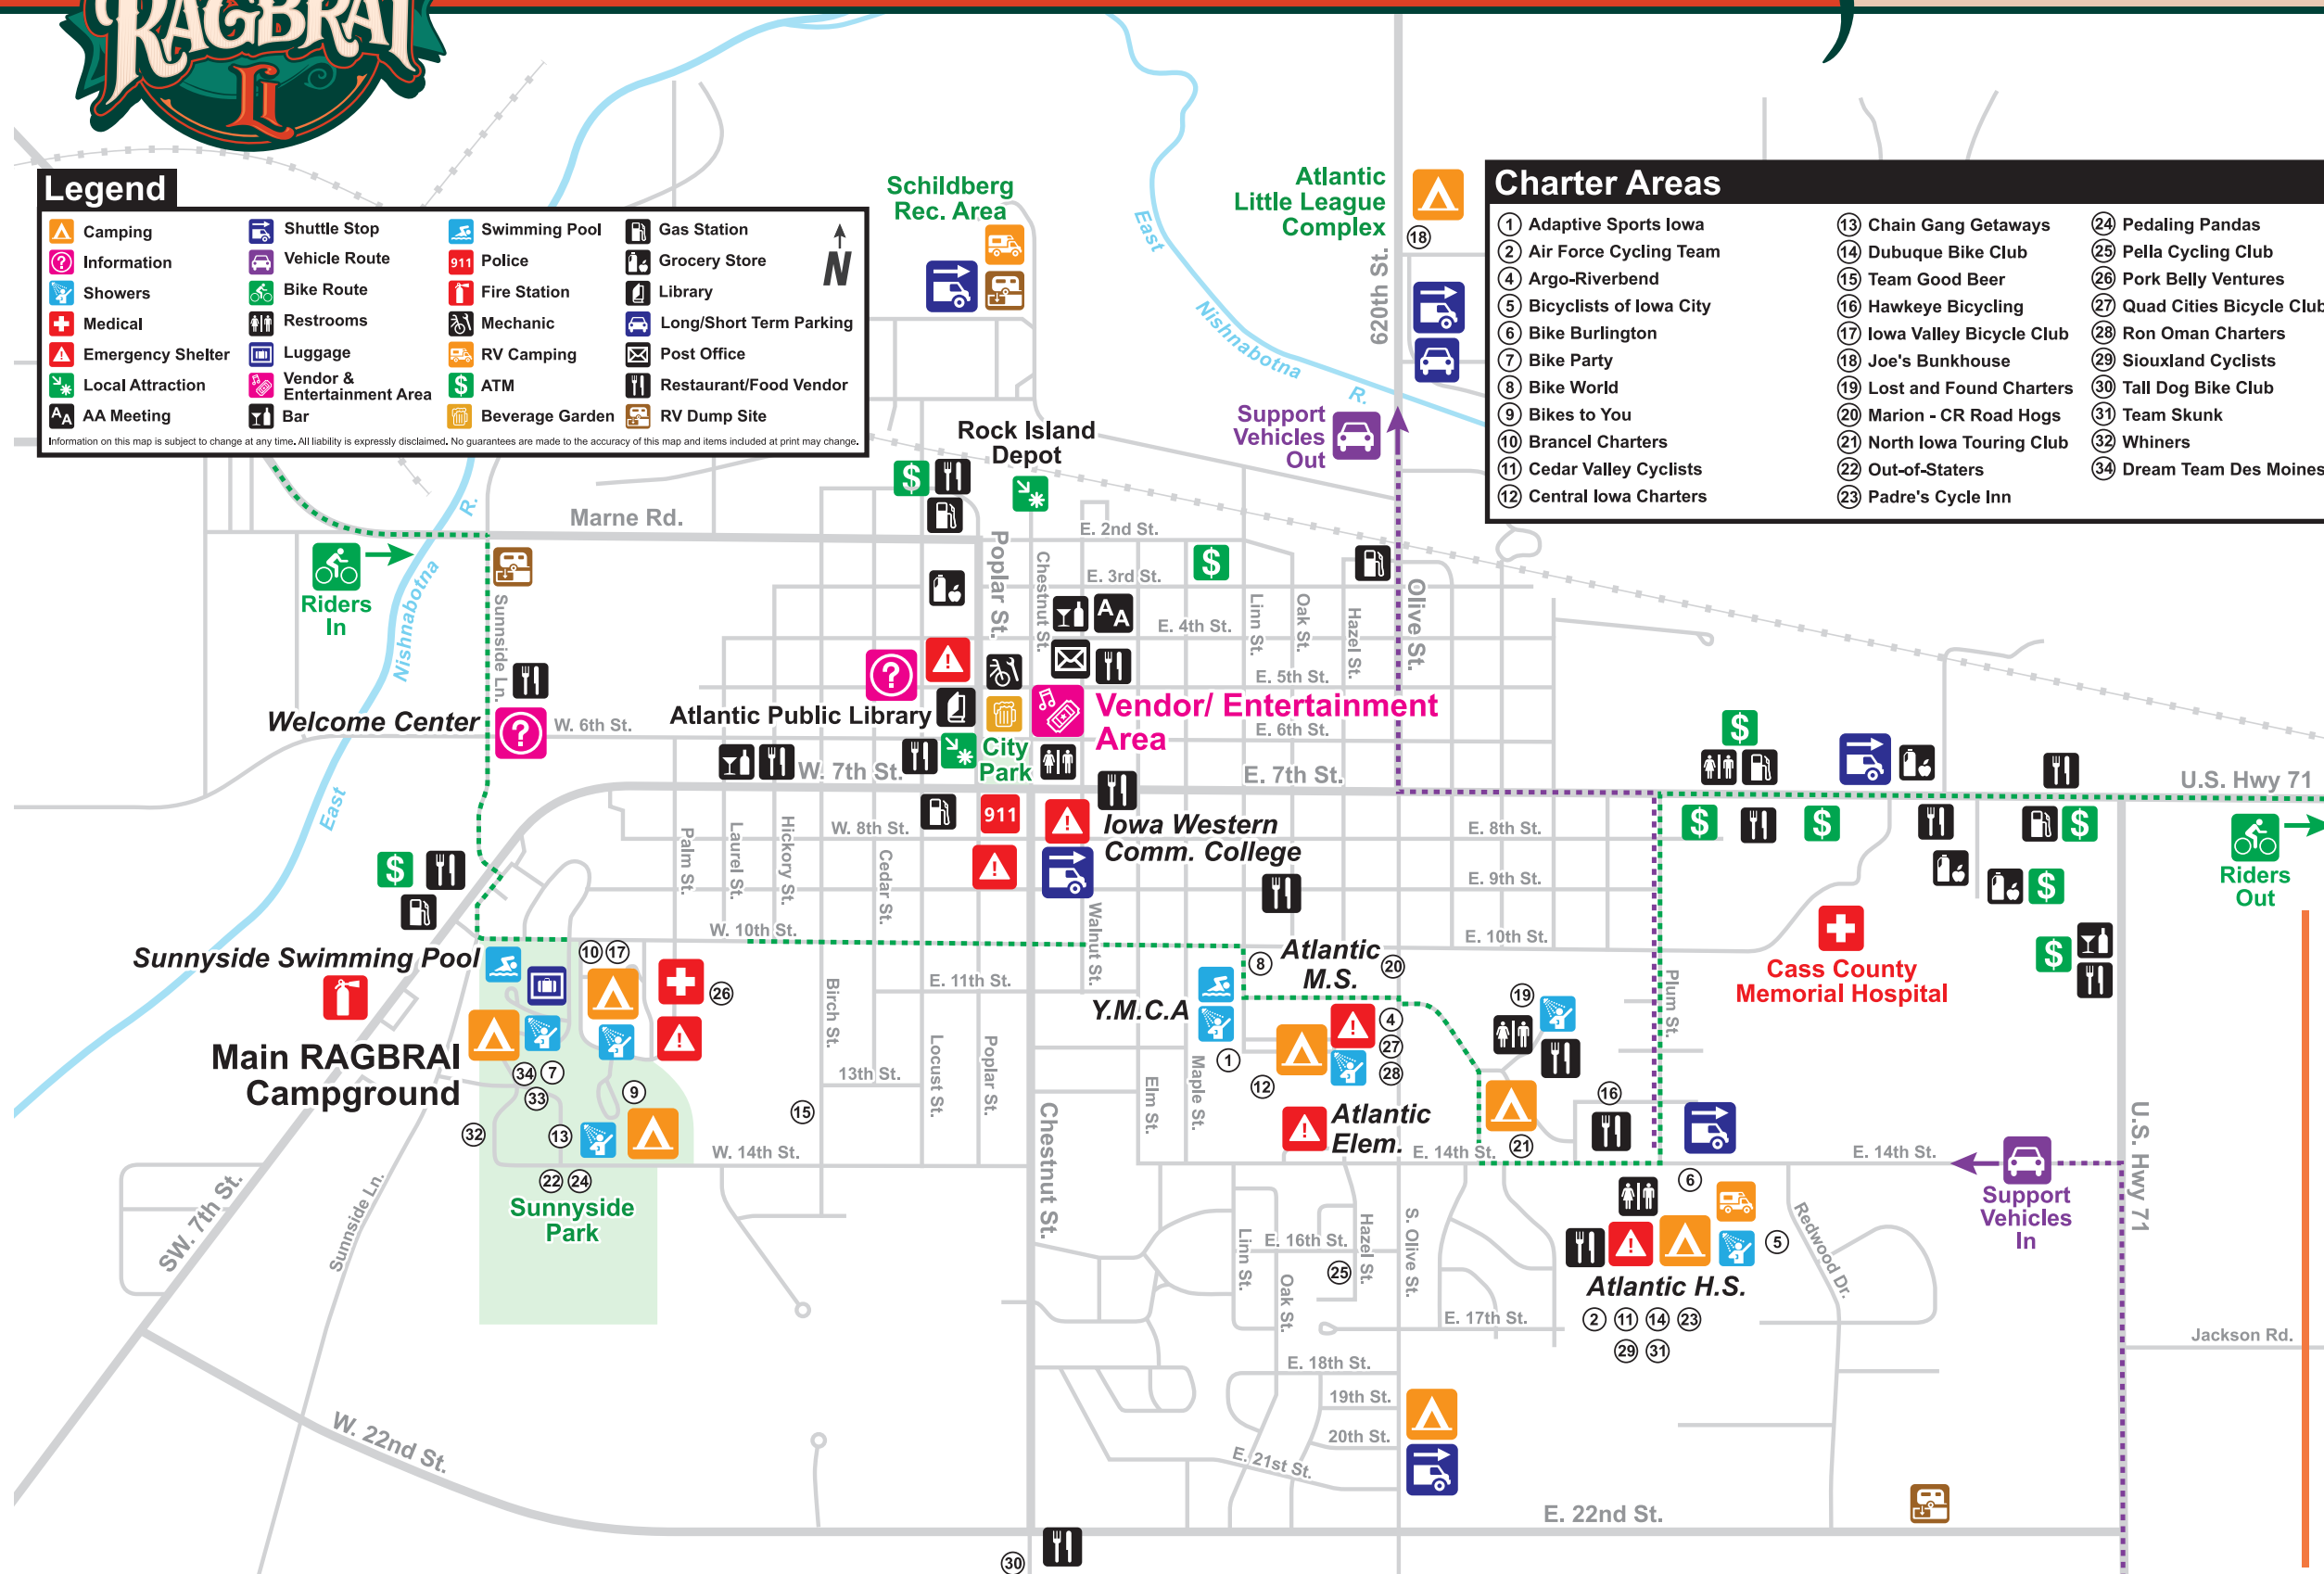

Welcome to Atlantic!

MONDAY, JULY 22, 2024

Legend

Camping	Shuttle Stop	Swimming Pool	Gas Station
Information	Vehicle Route	911 Police	Grocery Store
Showers	Bike Route	Fire Station	Library
Medical	Restrooms	Mechanic	Long/Short Term Parking
Emergency Shelter	Luggage	RV Camping	Post Office
Local Attraction	Vendor & Entertainment Area	ATM	Restaurant/Food Vendor
AA Meeting	Bar	Beverage Garden	RV Dump Site

Information on this map is subject to change at any time. All liability is expressly disclaimed. No guarantees are made to the accuracy of this map and items included at print may change.

Charter Areas

- | | | |
|---------------------------|-----------------------------|-----------------------------|
| 1 Adaptive Sports Iowa | 13 Chain Gang Getaways | 24 Pedaling Pandas |
| 2 Air Force Cycling Team | 14 Dubuque Bike Club | 25 Pella Cycling Club |
| 4 Argo-Riverbend | 15 Team Good Beer | 26 Pork Belly Ventures |
| 5 Bicyclists of Iowa City | 16 Hawkeye Bicycling | 27 Quad Cities Bicycle Club |
| 6 Bike Burlington | 17 Iowa Valley Bicycle Club | 28 Ron Oman Charters |
| 7 Bike Party | 18 Joe's Bunkhouse | 29 Siouxland Cyclists |
| 8 Bike World | 19 Lost and Found Charters | 30 Tall Dog Bike Club |
| 9 Bikes to You | 20 Marion - CR Road Hogs | 31 Team Skunk |
| 10 Brancel Charters | 21 North Iowa Touring Club | 32 Whiners |
| 11 Cedar Valley Cyclists | 22 Out-of-Staters | 34 Dream Team Des Moines |
| 12 Central Iowa Charters | 23 Padre's Cycle Inn | |

THANK YOU TO OUR OFFICIAL MAP SPONSORS:

RAGBRAI is only possible because of towns like Atlantic opening their doors, businesses, and providing volunteers to serve the ride. If you would like to express your gratitude to the towns of Iowa who make this possible, donate here: www.gofundme.com/f/ragbrai-community-fund-2024. All funds will be split evenly among the eight overnight towns charities.