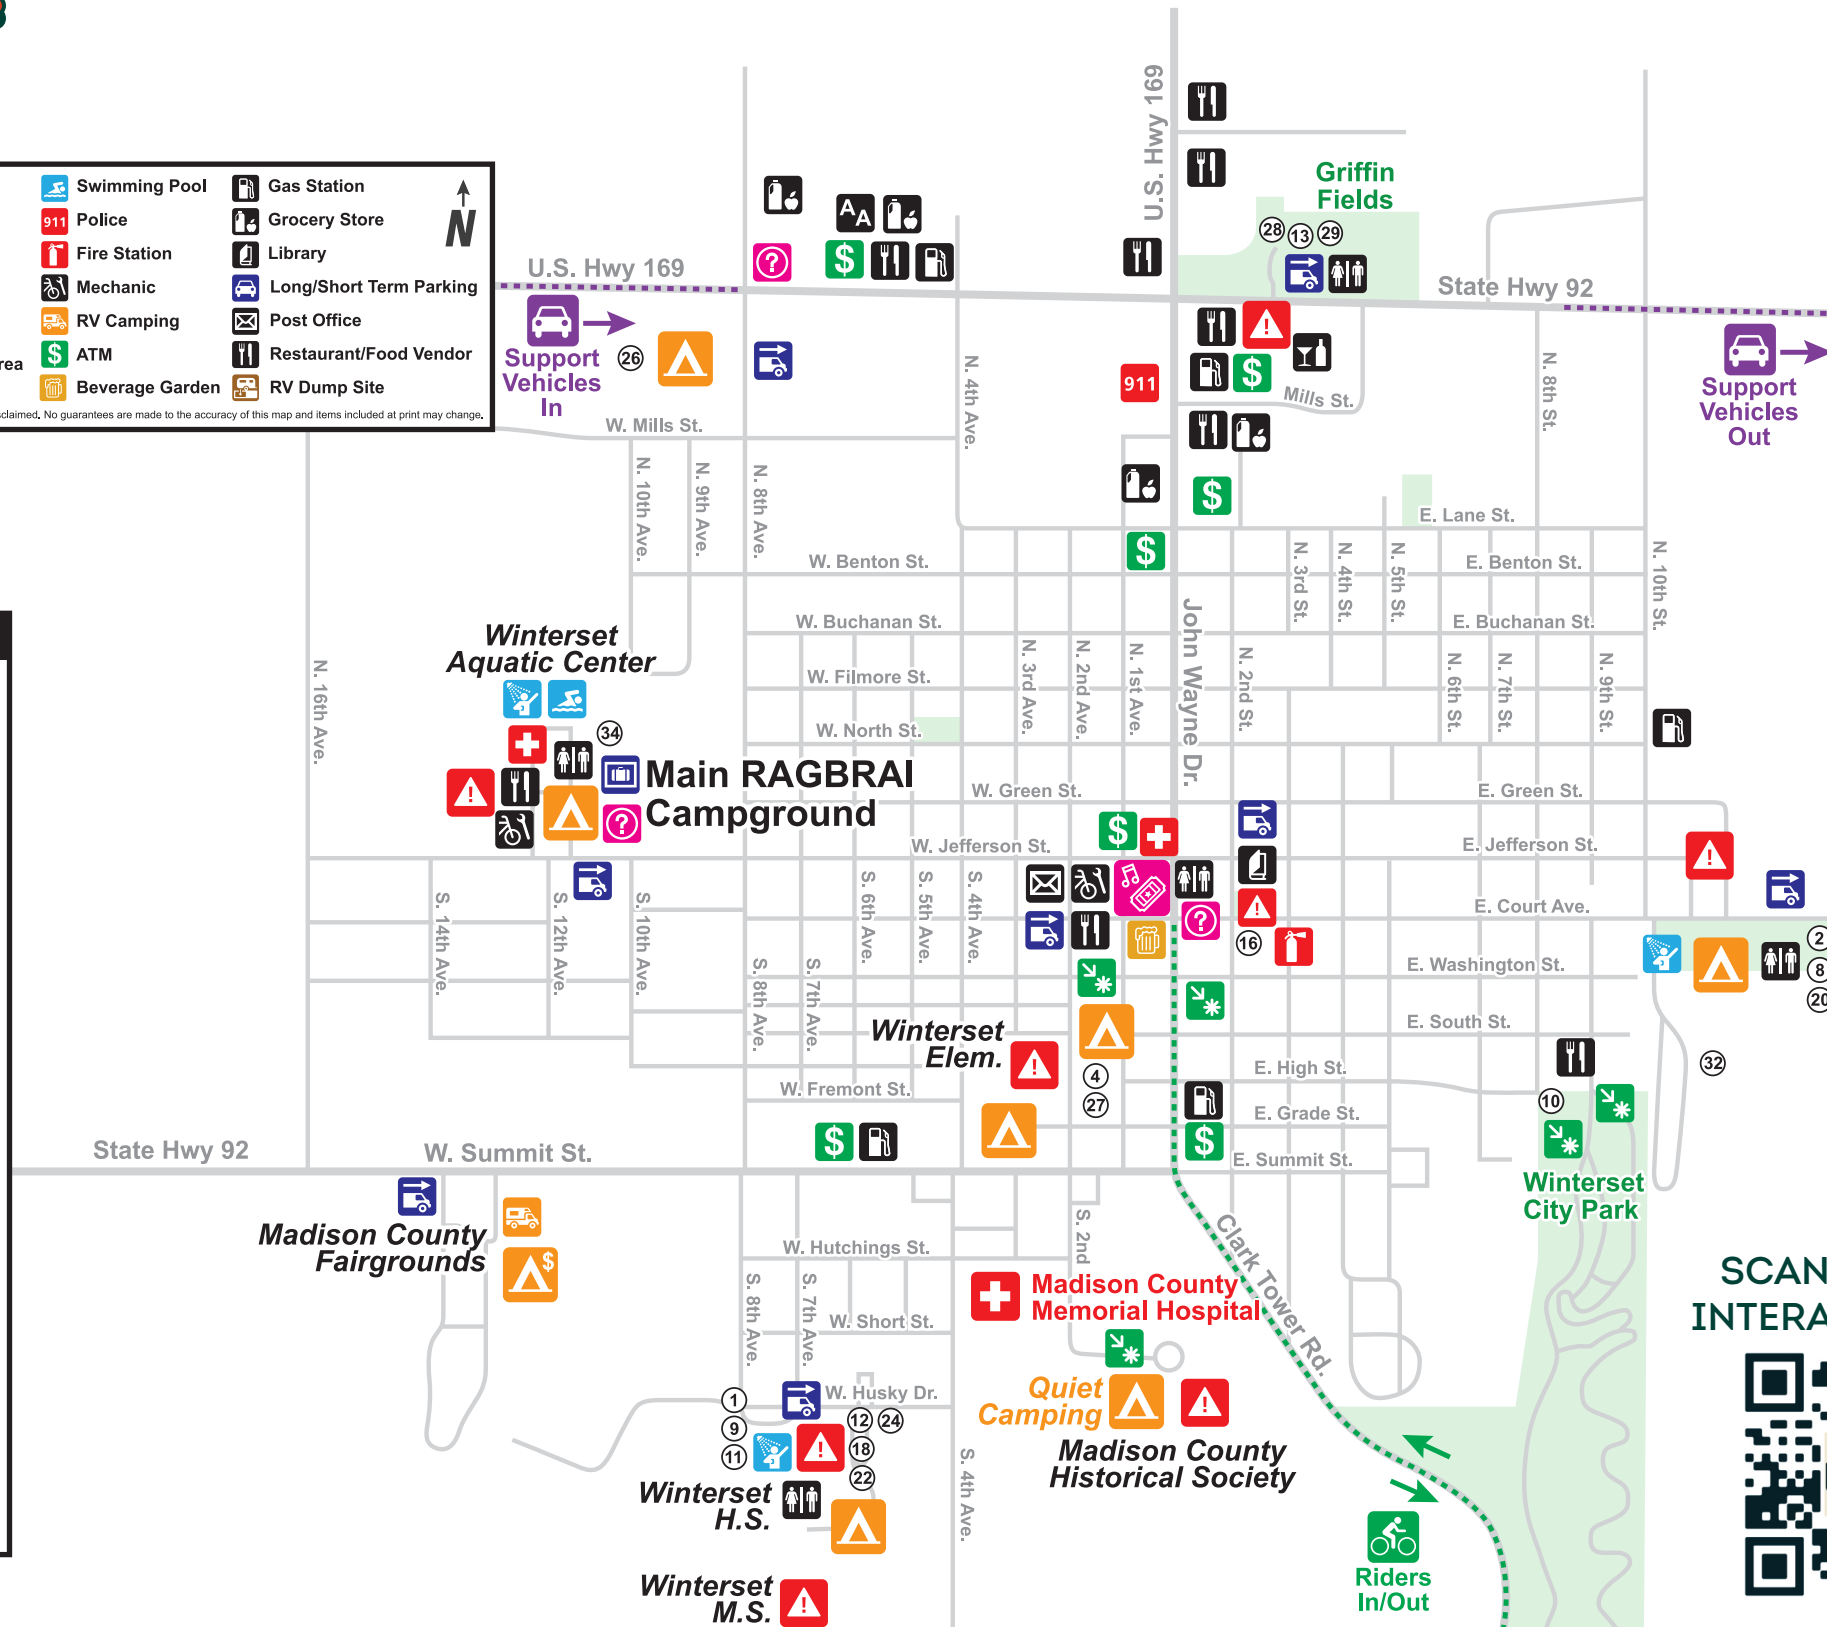

THANK YOU TO OUR OFFICIAL MAP SPONSORS:

SCAN FOR OUR INTERACTIVE MAP

RAGBRAI is only possible because of towns like Winterset opening their doors, businesses, and providing volunteers to serve the ride. If you would like to express your gratitude to the towns of Iowa who make this possible, donate here: www.gofundme.com/f/ragbrai-community-fund-2024. All funds will be split evenly among the eight overnight towns charities.