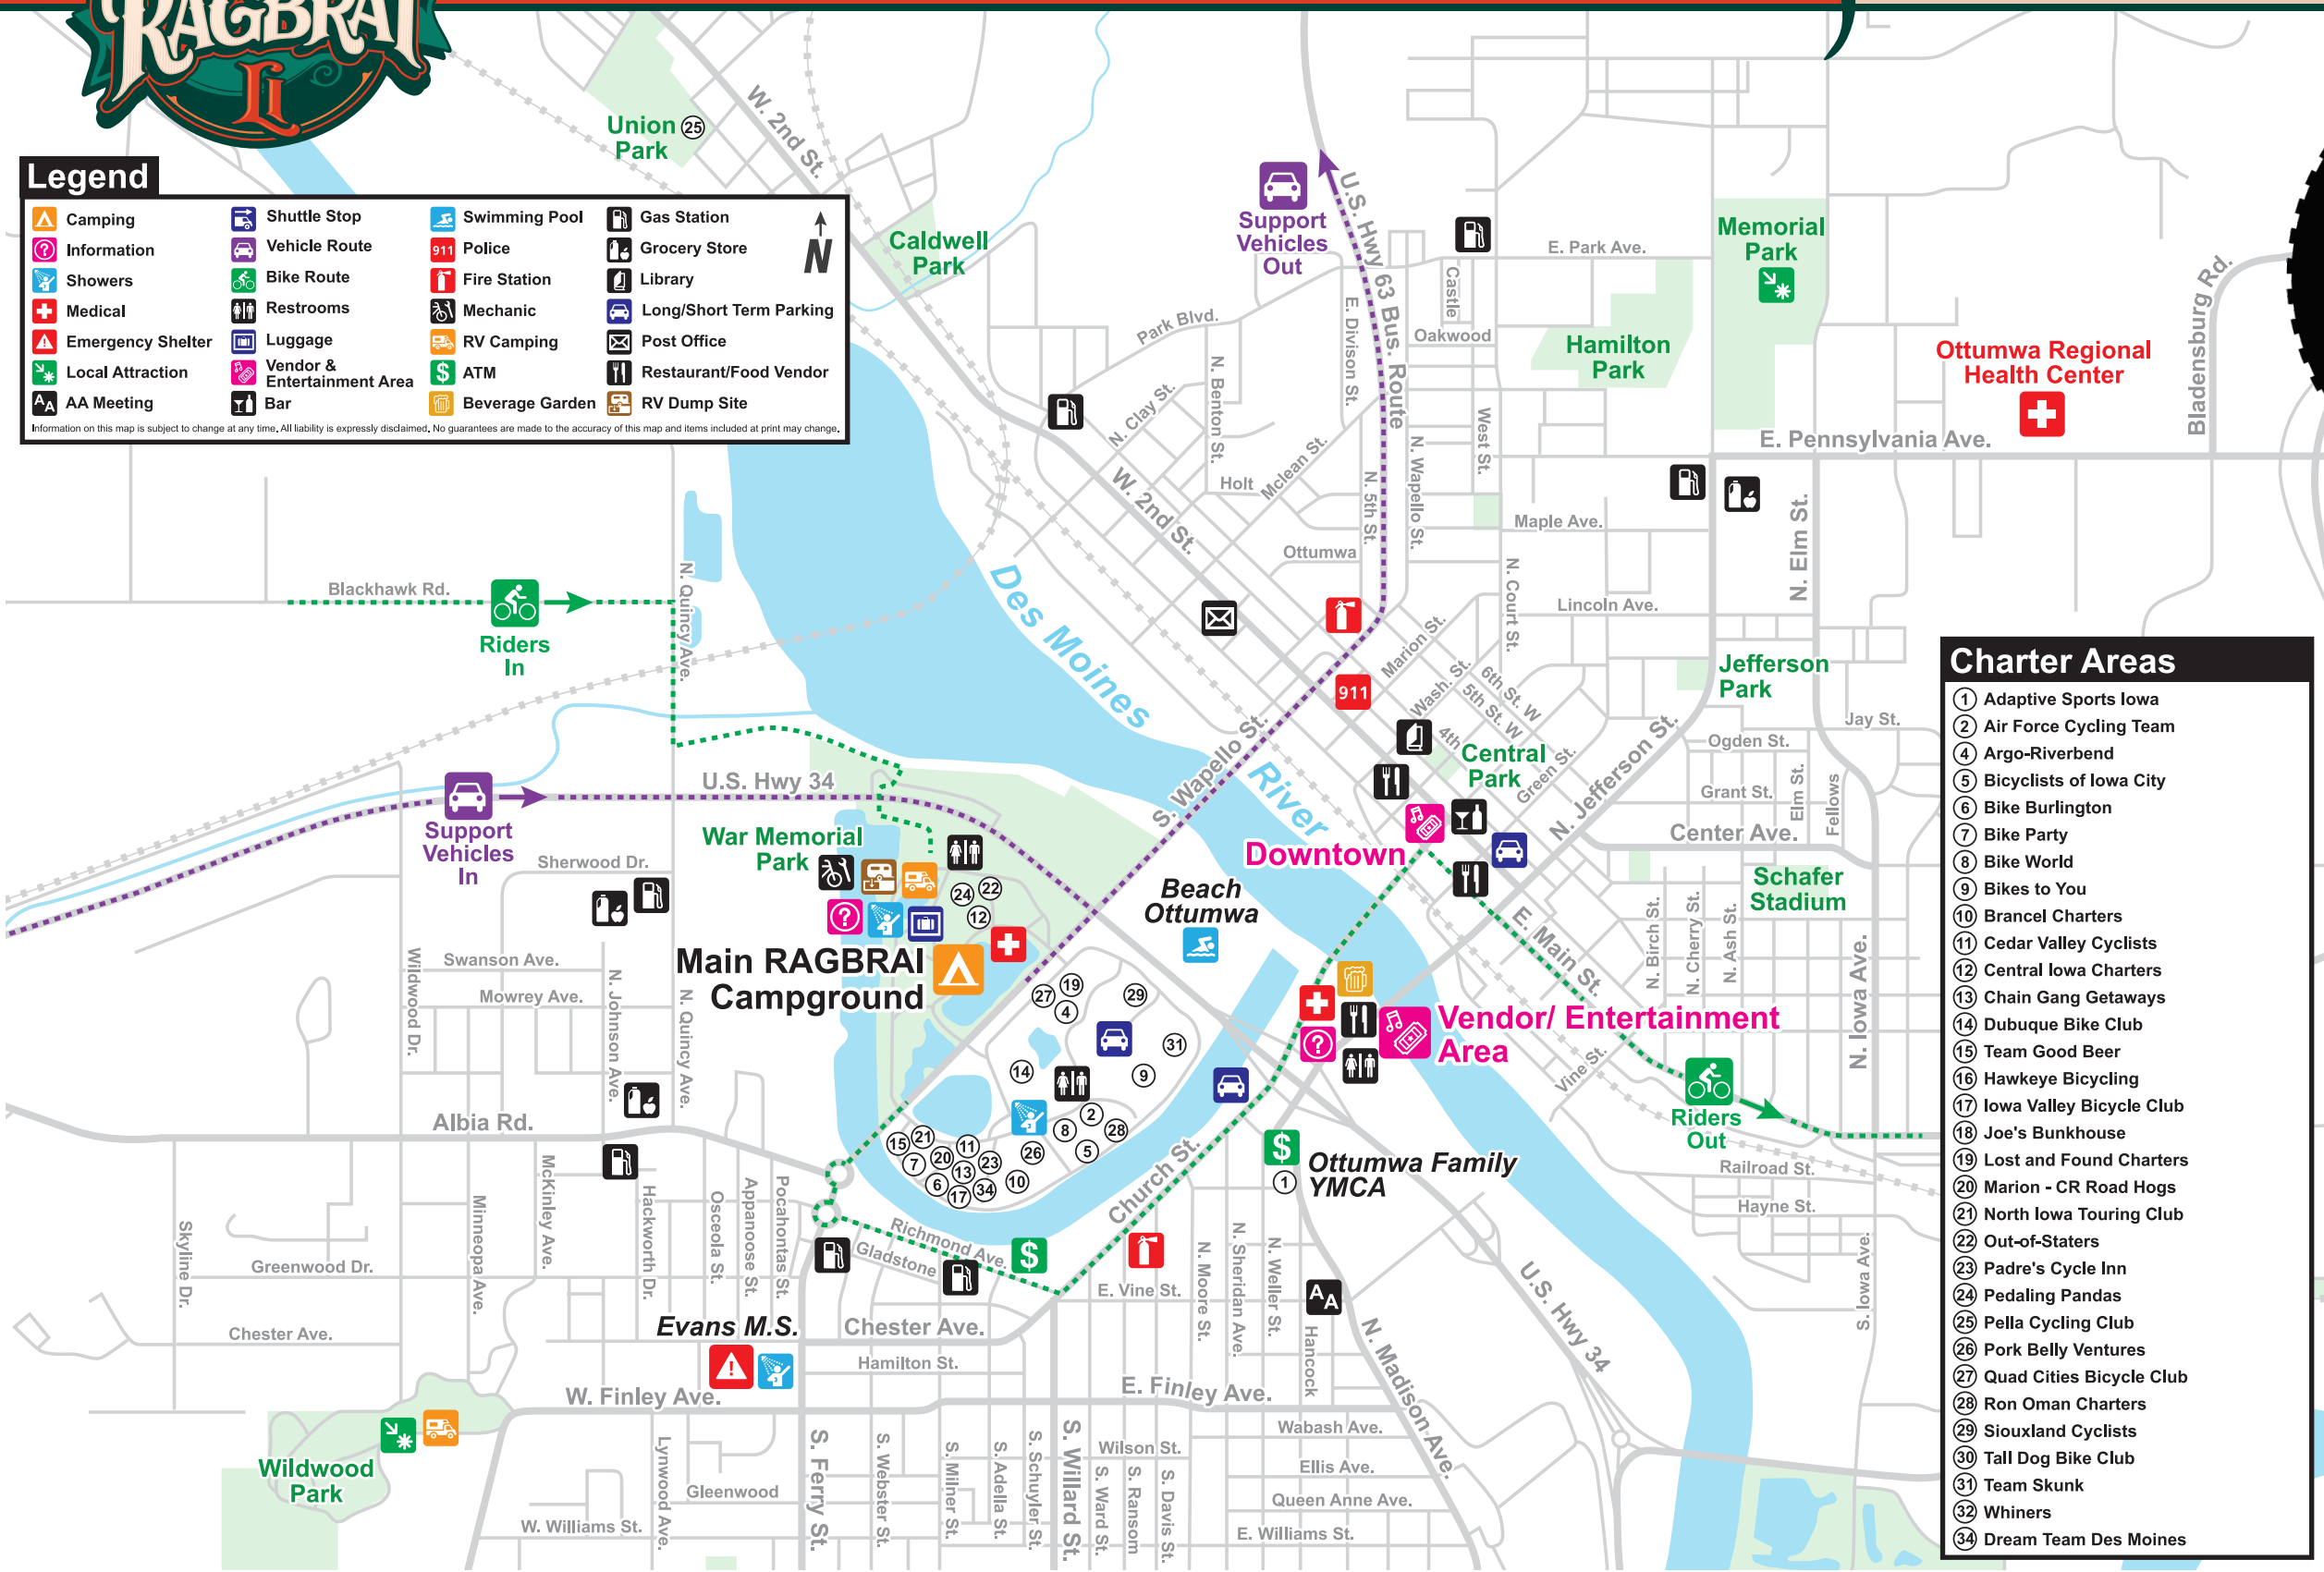

Welcome to Ottumwa!

THURSDAY, JULY 25, 2024

Legend

Camping	Shuttle Stop	Swimming Pool	Gas Station
Information	Vehicle Route	Police	Grocery Store
Showers	Bike Route	Fire Station	Library
Medical	Restrooms	Mechanic	Long/Short Term Parking
Emergency Shelter	Luggage	RV Camping	Post Office
Local Attraction	Vendor & Entertainment Area	ATM	Restaurant/Food Vendor
AA Meeting	Bar	Beverage Garden	RV Dump Site

Information on this map is subject to change at any time. All liability is expressly disclaimed. No guarantees are made to the accuracy of this map and items included at print may change.

- Charter Areas**
- 1 Adaptive Sports Iowa
 - 2 Air Force Cycling Team
 - 4 Argo-Riverbend
 - 5 Bicyclists of Iowa City
 - 6 Bike Burlington
 - 7 Bike Party
 - 8 Bike World
 - 9 Bikes to You
 - 10 Brancel Charters
 - 11 Cedar Valley Cyclists
 - 12 Central Iowa Charters
 - 13 Chain Gang Getaways
 - 14 Dubuque Bike Club
 - 15 Team Good Beer
 - 16 Hawkeye Bicycling
 - 17 Iowa Valley Bicycle Club
 - 18 Joe's Bunkhouse
 - 19 Lost and Found Charters
 - 20 Marion - CR Road Hogs
 - 21 North Iowa Touring Club
 - 22 Out-of-Staters
 - 23 Padre's Cycle Inn
 - 24 Pedaling Pandas
 - 25 Pella Cycling Club
 - 26 Pork Belly Ventures
 - 27 Quad Cities Bicycle Club
 - 28 Ron Oman Charters
 - 29 Siouxland Cyclists
 - 30 Tall Dog Bike Club
 - 31 Team Skunk
 - 32 Whiners
 - 34 Dream Team Des Moines

THANK YOU TO OUR
OFFICIAL
MAP SPONSORS:

RAGBRAI is only possible because of towns like Ottumwa opening their doors, businesses, and providing volunteers to serve the ride. If you would like to express your gratitude to the towns of Iowa who make this possible, donate here: www.gofundme.com/f/ragbrai-community-fund-2024. All funds will be split evenly among the eight overnight towns charities.