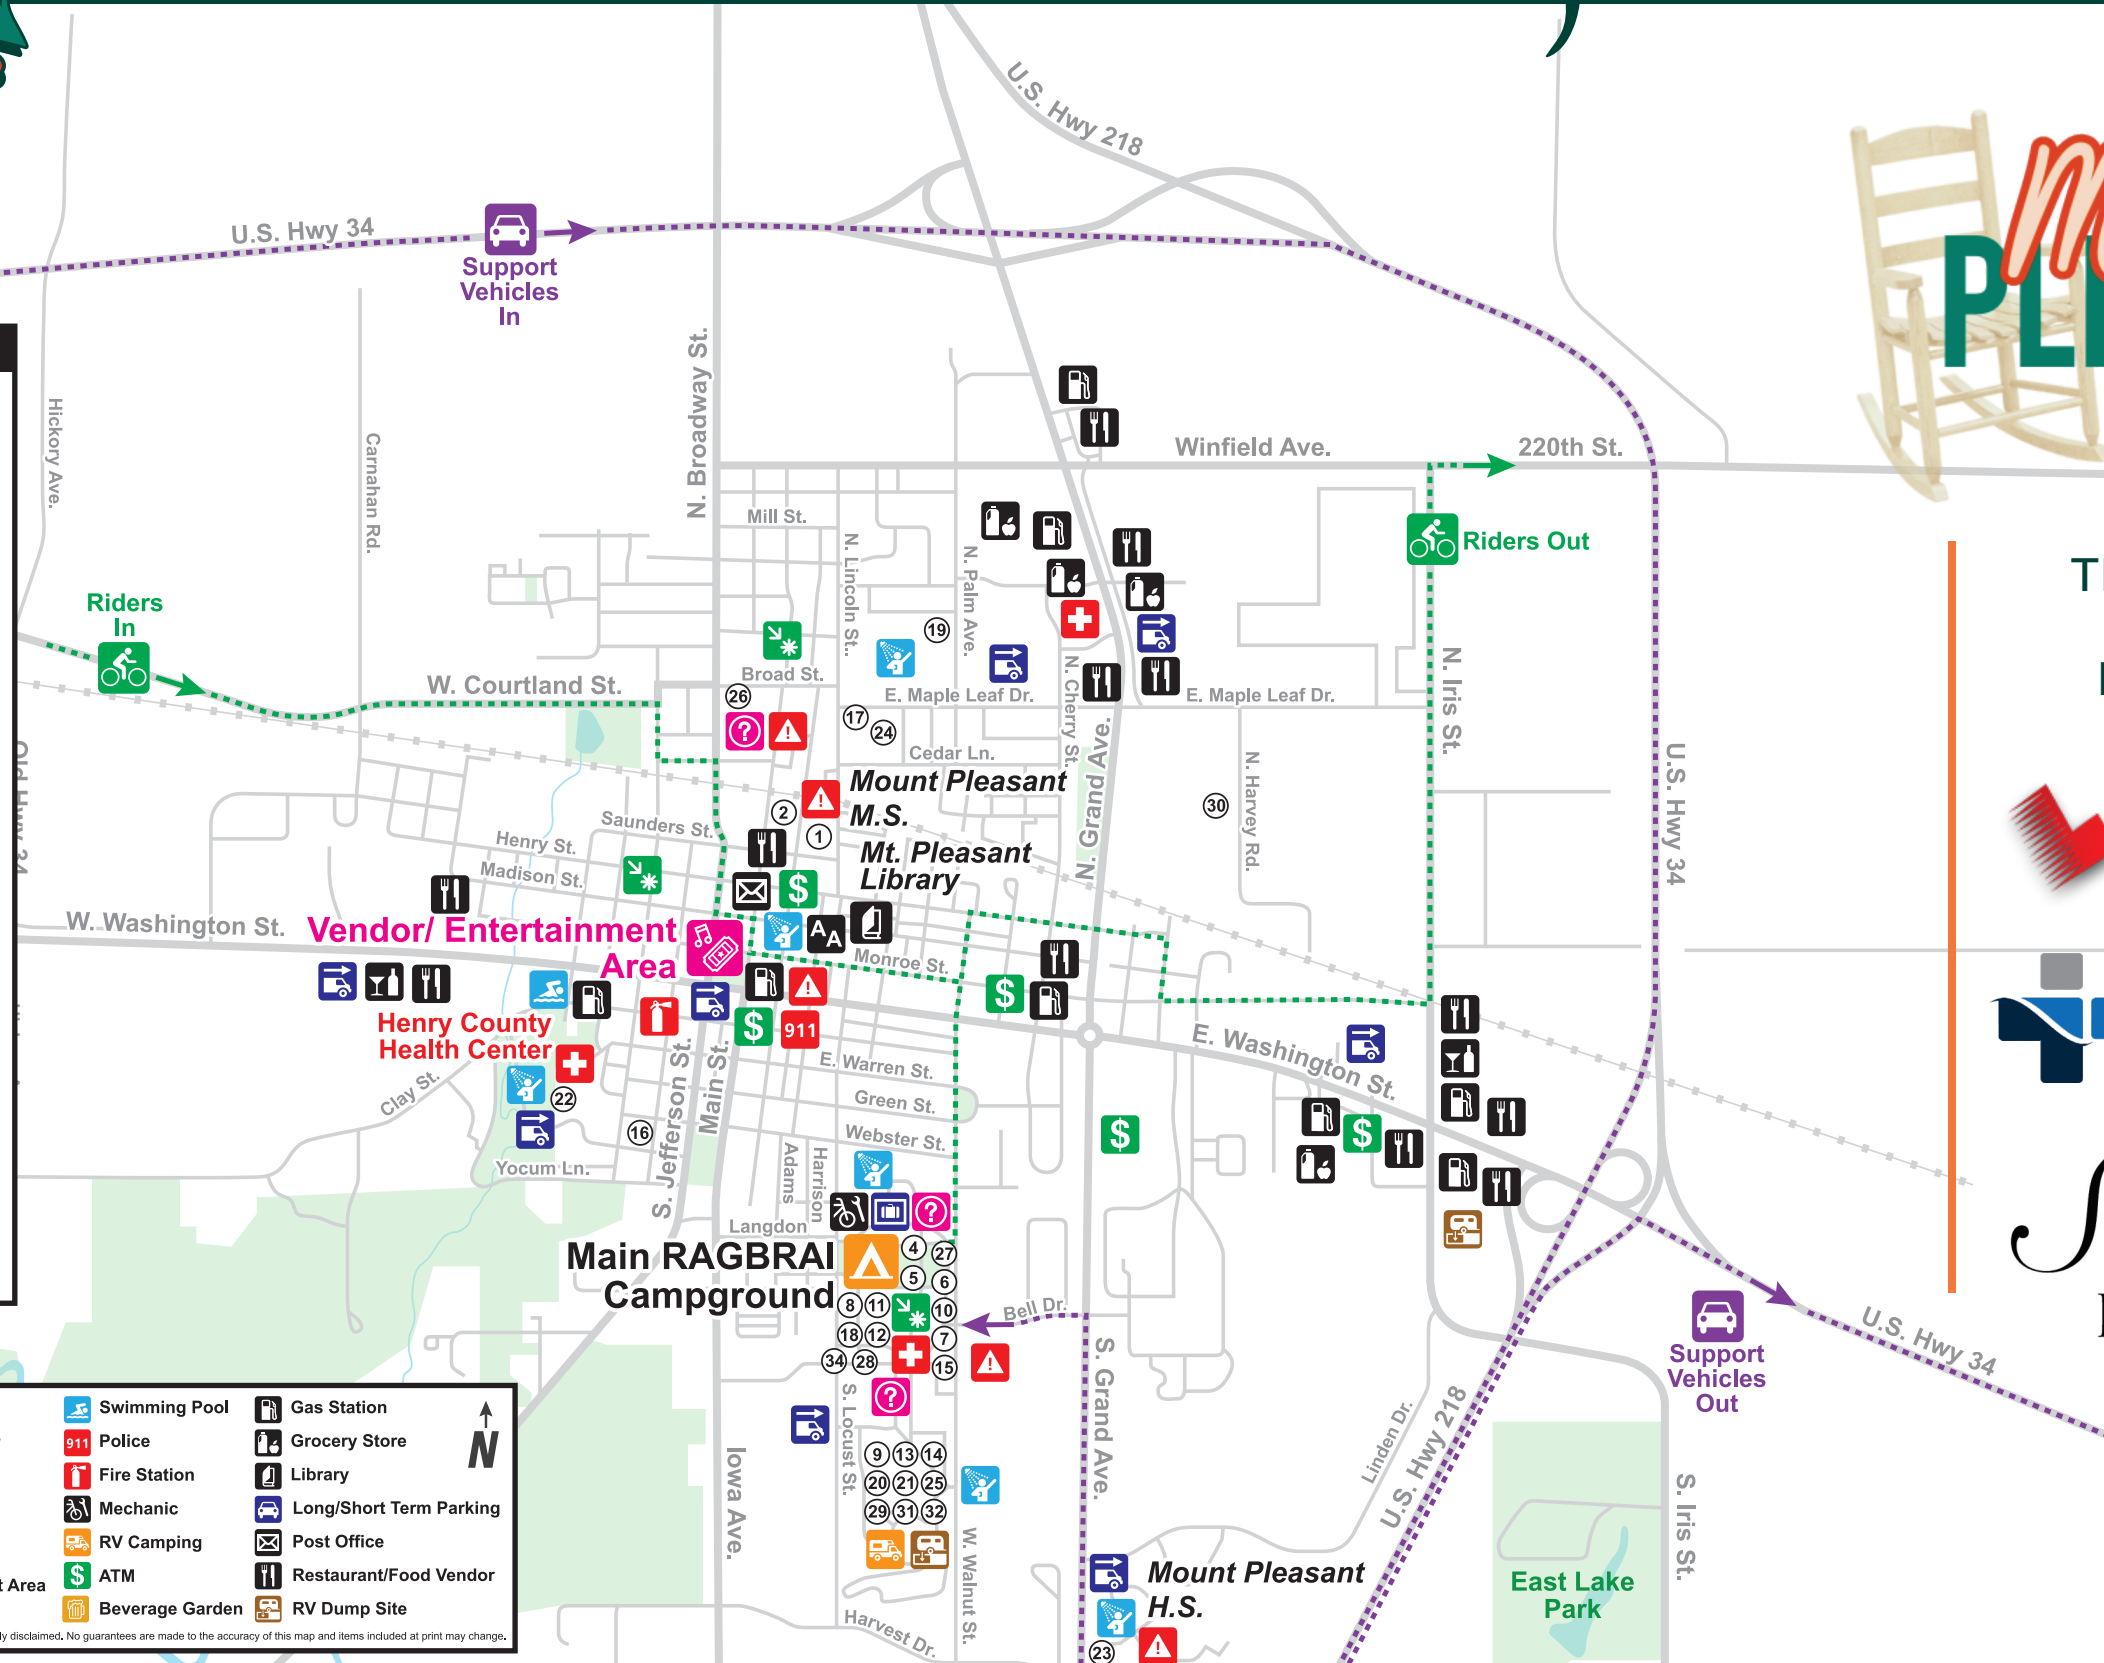

Welcome to Mt. Pleasant!

FRIDAY, JULY 26, 2024

Charter Areas

- 1 Adaptive Sports Iowa
- 2 Air Force Cycling Team
- 4 Argo-Riverbend
- 5 Bicyclists of Iowa City
- 6 Bike Burlington
- 7 Bike Party
- 8 Bike World
- 9 Bikes to You
- 10 Brancel Charters
- 11 Cedar Valley Cyclists
- 12 Central Iowa Charters
- 13 Chain Gang Getaways
- 14 Dubuque Bike Club
- 15 Team Good Beer
- 16 Hawkeye Bicycling
- 17 Iowa Valley Bicycle Club
- 18 Joe's Bunkhouse
- 19 Lost and Found Charters
- 20 Marion - CR Road Hogs
- 21 North Iowa Touring Club
- 22 Out-of-Staters
- 23 Padre's Cycle Inn
- 24 Pedaling Pandas
- 25 Pella Cycling Club
- 26 Pork Belly Ventures
- 27 Quad Cities Bicycle Club
- 28 Ron Oman Charters
- 29 Siouxland Cyclists
- 30 Tall Dog Bike Club
- 31 Team Skunk
- 32 Whiners
- 34 Dream Team Des Moines

Legend

- | | | | |
|-------------------|-----------------------------|-----------------|-------------------------|
| Camping | Shuttle Stop | Swimming Pool | Gas Station |
| Information | Vehicle Route | 911 Police | Grocery Store |
| Showers | Bike Route | Fire Station | Library |
| Medical | Restrooms | Mechanic | Long/Short Term Parking |
| Emergency Shelter | Luggage | RV Camping | Post Office |
| Local Attraction | Vendor & Entertainment Area | ATM | Restaurant/Food Vendor |
| AA Meeting | Bar | Beverage Garden | RV Dump Site |

Information on this map is subject to change at any time. All liability is expressly disclaimed. No guarantees are made to the accuracy of this map and items included at print may change.

THANK YOU TO OUR OFFICIAL MAP SPONSORS:

RAGBRAI is only possible because of towns like Mt. Pleasant opening their doors, businesses, and providing volunteers to serve the ride. If you would like to express your gratitude to the towns of Iowa who make this possible, donate here: www.gofundme.com/f/ragbrai-community-fund-2024. All funds will be split evenly among the eight overnight towns charities.