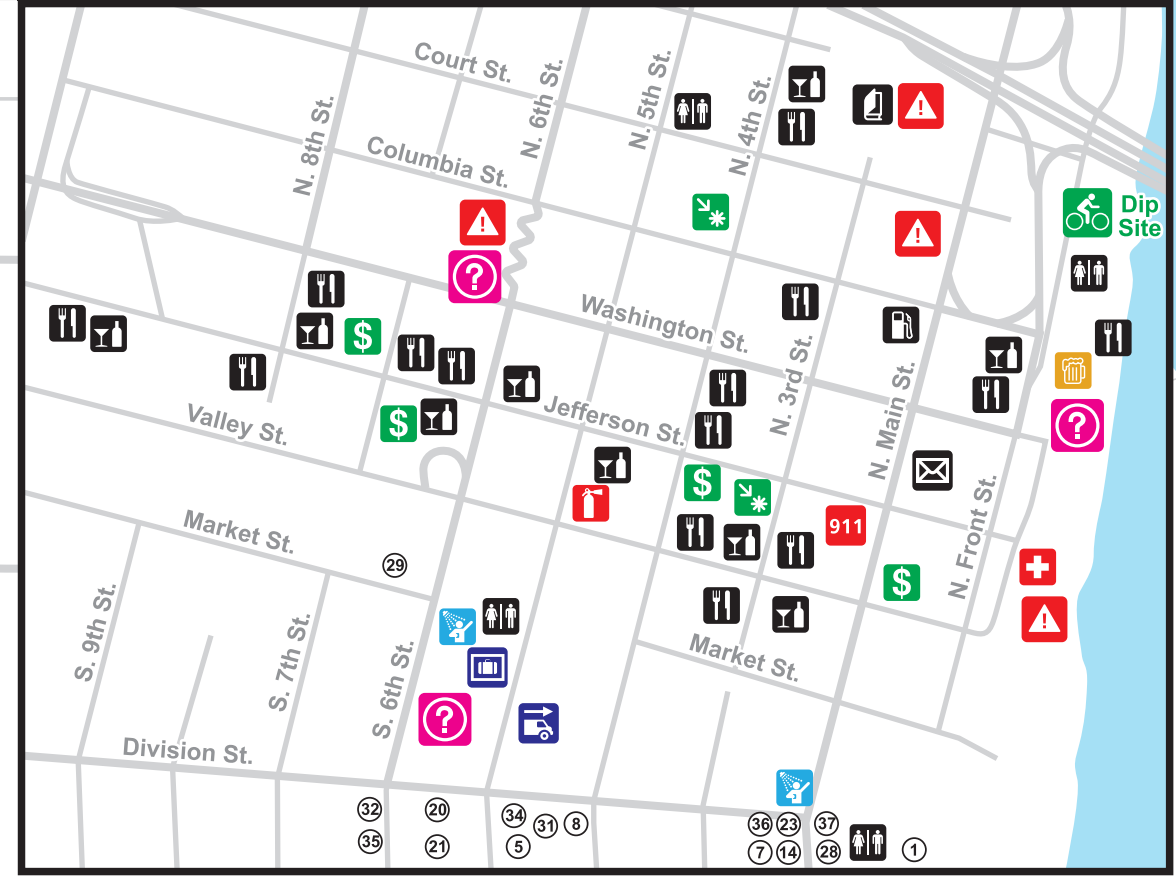

- ### Legend
- | | | | |
|-------------------|-----------------------------|-----------------|-------------------------|
| Camping | Shuttle Stop | Swimming Pool | Gas Station |
| Information | Vehicle Route | 911 Police | Grocery Store |
| Showers | Bike Route | Fire Station | Library |
| Medical | Restrooms | Mechanic | Long/Short Term Parking |
| Emergency Shelter | Luggage | RV Camping | Post Office |
| Local Attraction | Vendor & Entertainment Area | ATM | Restaurant/Food Vendor |
| AA Meeting | Bar | Beverage Garden | RV Dump Site |
- Information on this map is subject to change at any time. All liability is expressly disclaimed. No guarantees are made to the accuracy of this map and items included at print may change.

DETAIL MAP

RAGBRAI is only possible because of towns like Burlington opening their doors, businesses, and providing volunteers to serve the ride. If you would like to express your gratitude to the towns of Iowa who make this possible, donate here: www.gofundme.com/f/ragbrai-community-fund-2024. All funds will be split evenly among the eight overnight towns charities.